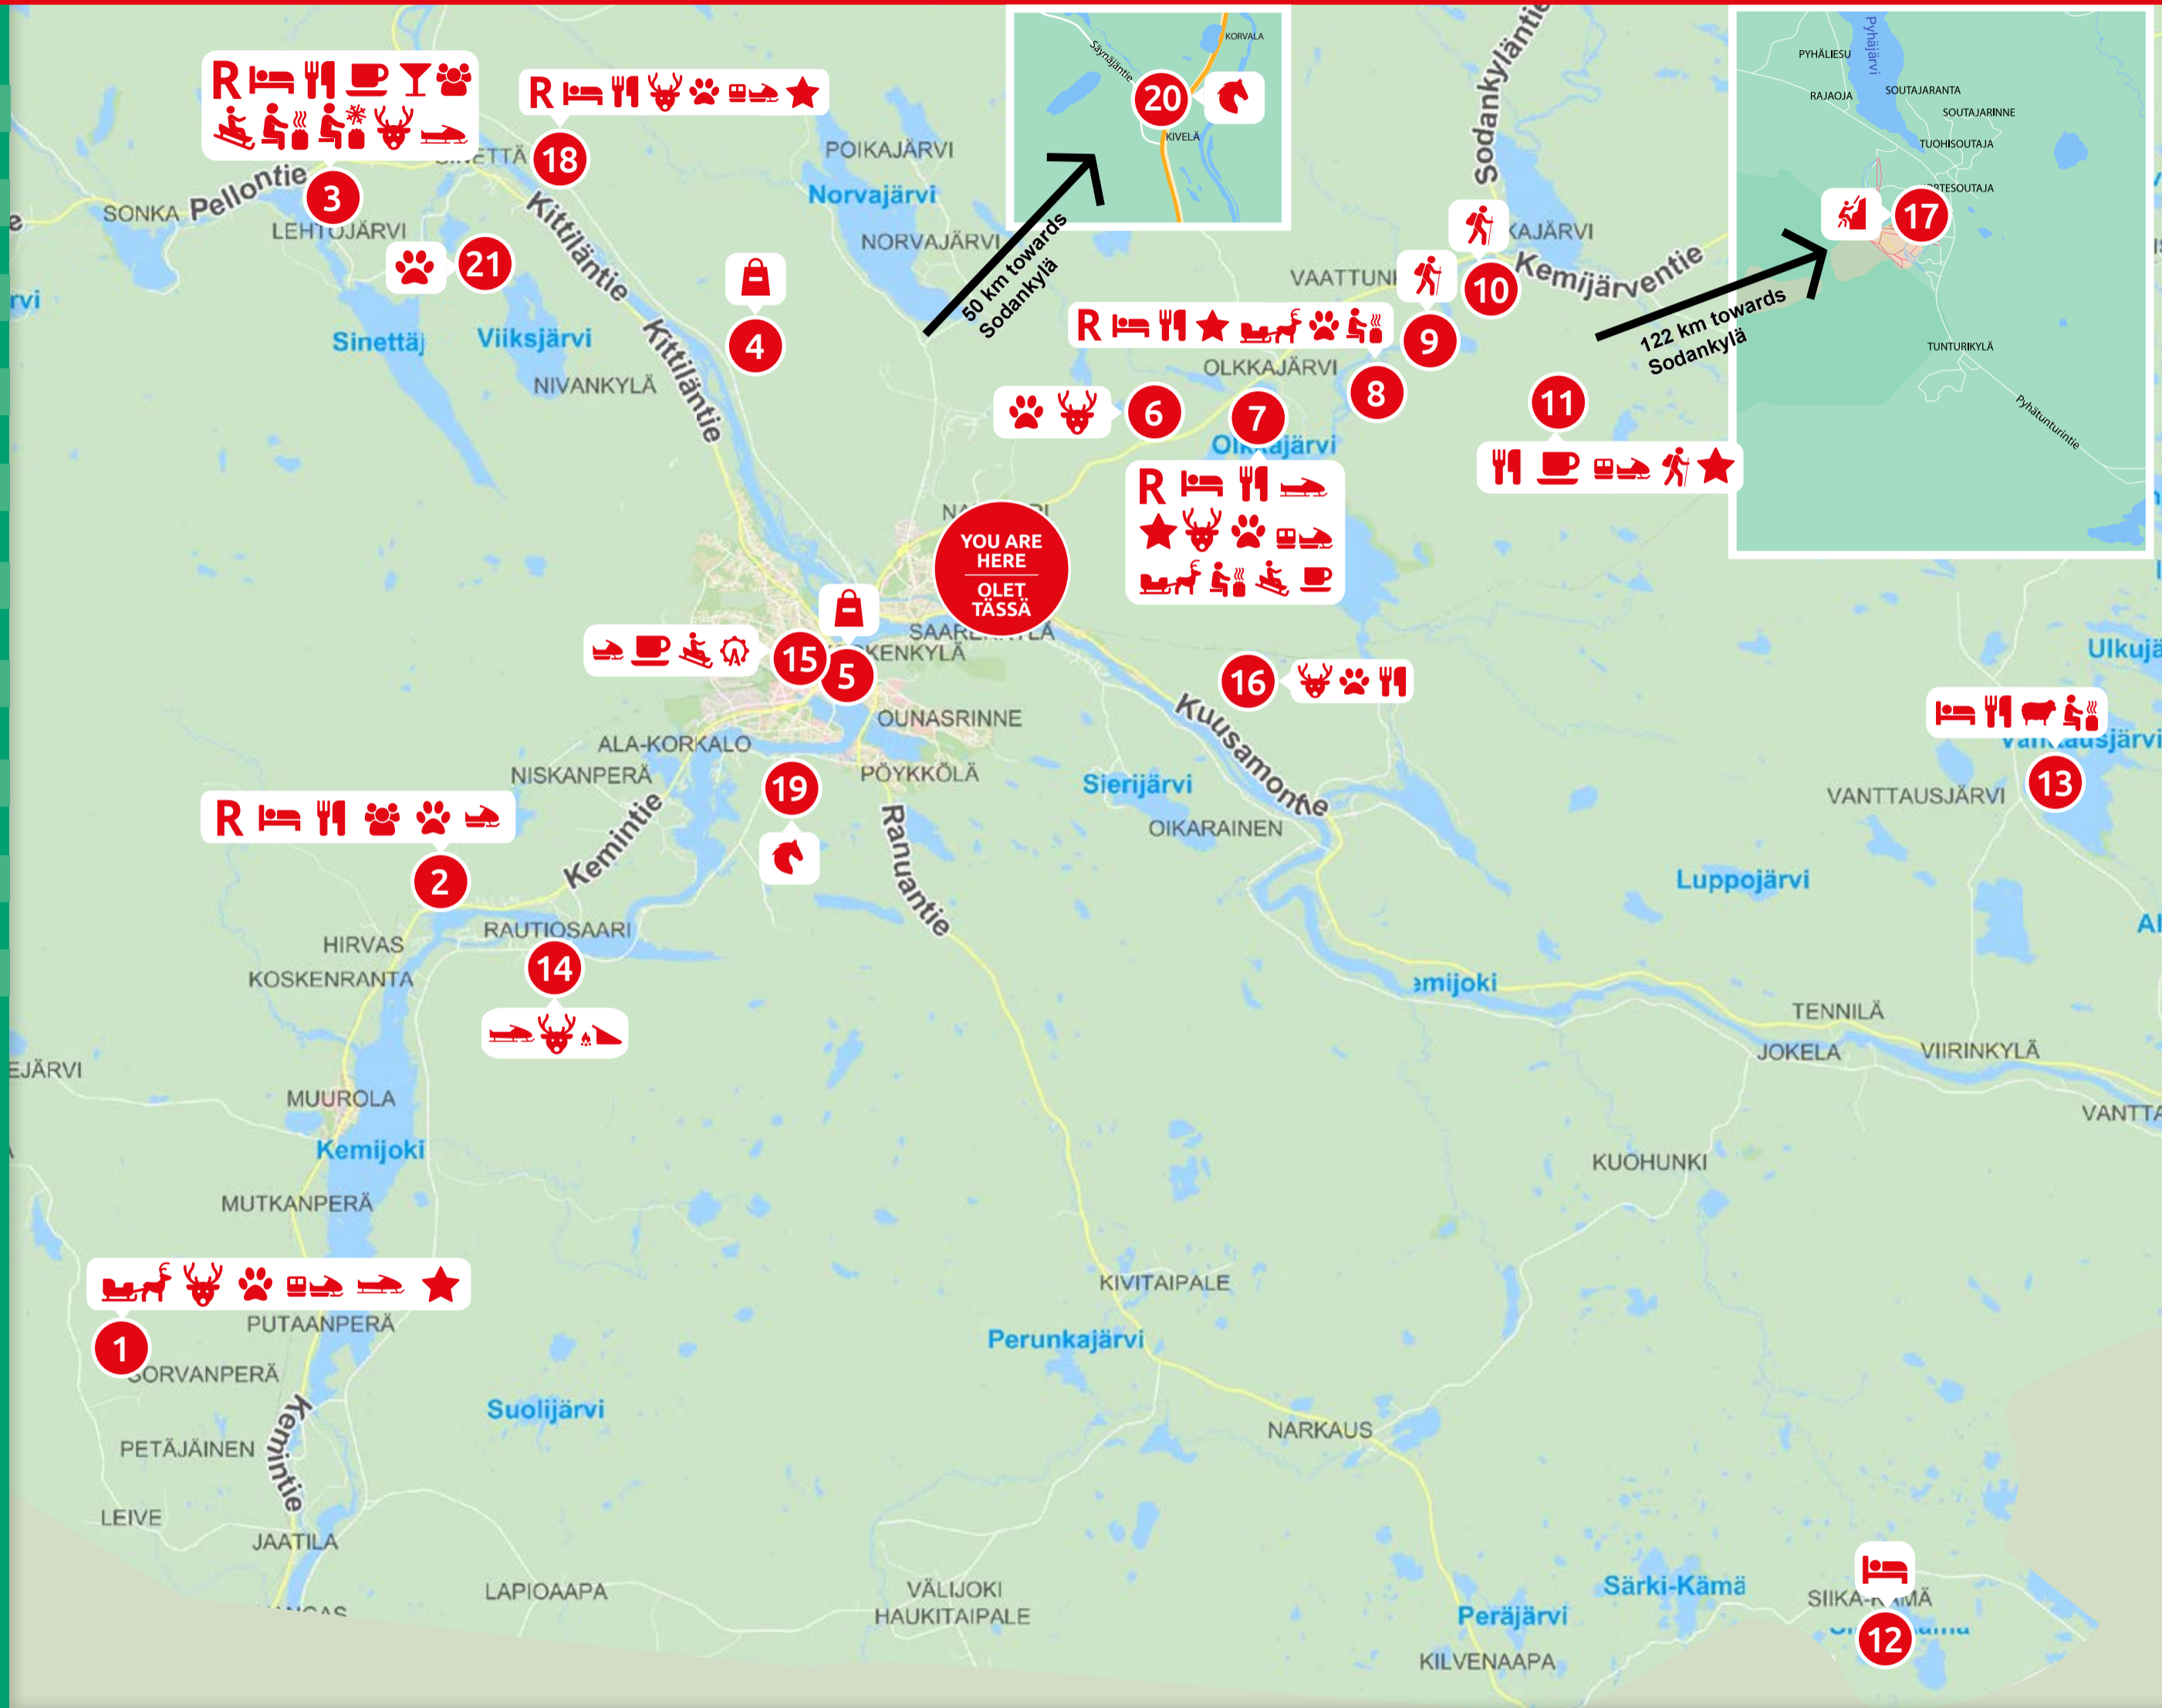

ROVANIEMI COUNTRYSIDE MAP

- 1 Parpalandia
- 2 Hotelli Metsähirvas, Pure Lapland
- 3 Arctic Snowhotel & Glass Igloos
- 4 Hornwork, Koru- ja Taidekäsityö Kangasniemi
- 5 Wigel Reindeer Leather Lapland
- 6 Raitola Reindeer & Husky Farm
- 7 Apukka Resort
- 8 Vaattunki Wilderness Resort
- 9 Vaattunkiköngäs Arctic Circle Hiking Area
- 10 Vikaköngäs Arctic Circle Hiking Area
- 11 Visit Lapland Tours Cottage
- 12 Lystikämän's Country & Lake Retreat
- 13 Lapland Deluxe
- 14 Nature Experiences in Porovaara Hill
- 15 SnowGlow Winterpark
- 16 Christmas House Safaris, Piiru Forest Resort
- 17 Adventure Park Pyhäkuru
- 18 Nova Galaxy Village
- 19 Aurora Horses Marjavaara
- 20 Laenlampi Ranch
- 21 Bearhill Husky Tours

How to get there? Scan the code

Arctic Circle Information

info@arcticcircleinfo.fi
+ 358 (0) 16 3562096

www.arcticcircleinfo.fi

- | | | | | | |
|---------------|-----------------|-----------------------|-----------------------------------------------|-----------------------------------------------------|----------------|
| Reception | Reindeer sleigh | Snowtrain | Hiking | Sauna | Sheep |
| Accommodation | Reindeer | Snowmobiles | Shopping | Snow Sauna | Horses |
| Restaurant | Huskies | Mini snowmobile track | Meetings | Taxi: Lähitaksi Rovaniemi
Tel: +358 (0) 100 7300 | Amusement Park |
| Cafe | Bar | Sledding | Safari House (huskies, reindeer, snowmobiles) | Pharmacy cabinet | Climbing |
| Lean-to | | | | | |