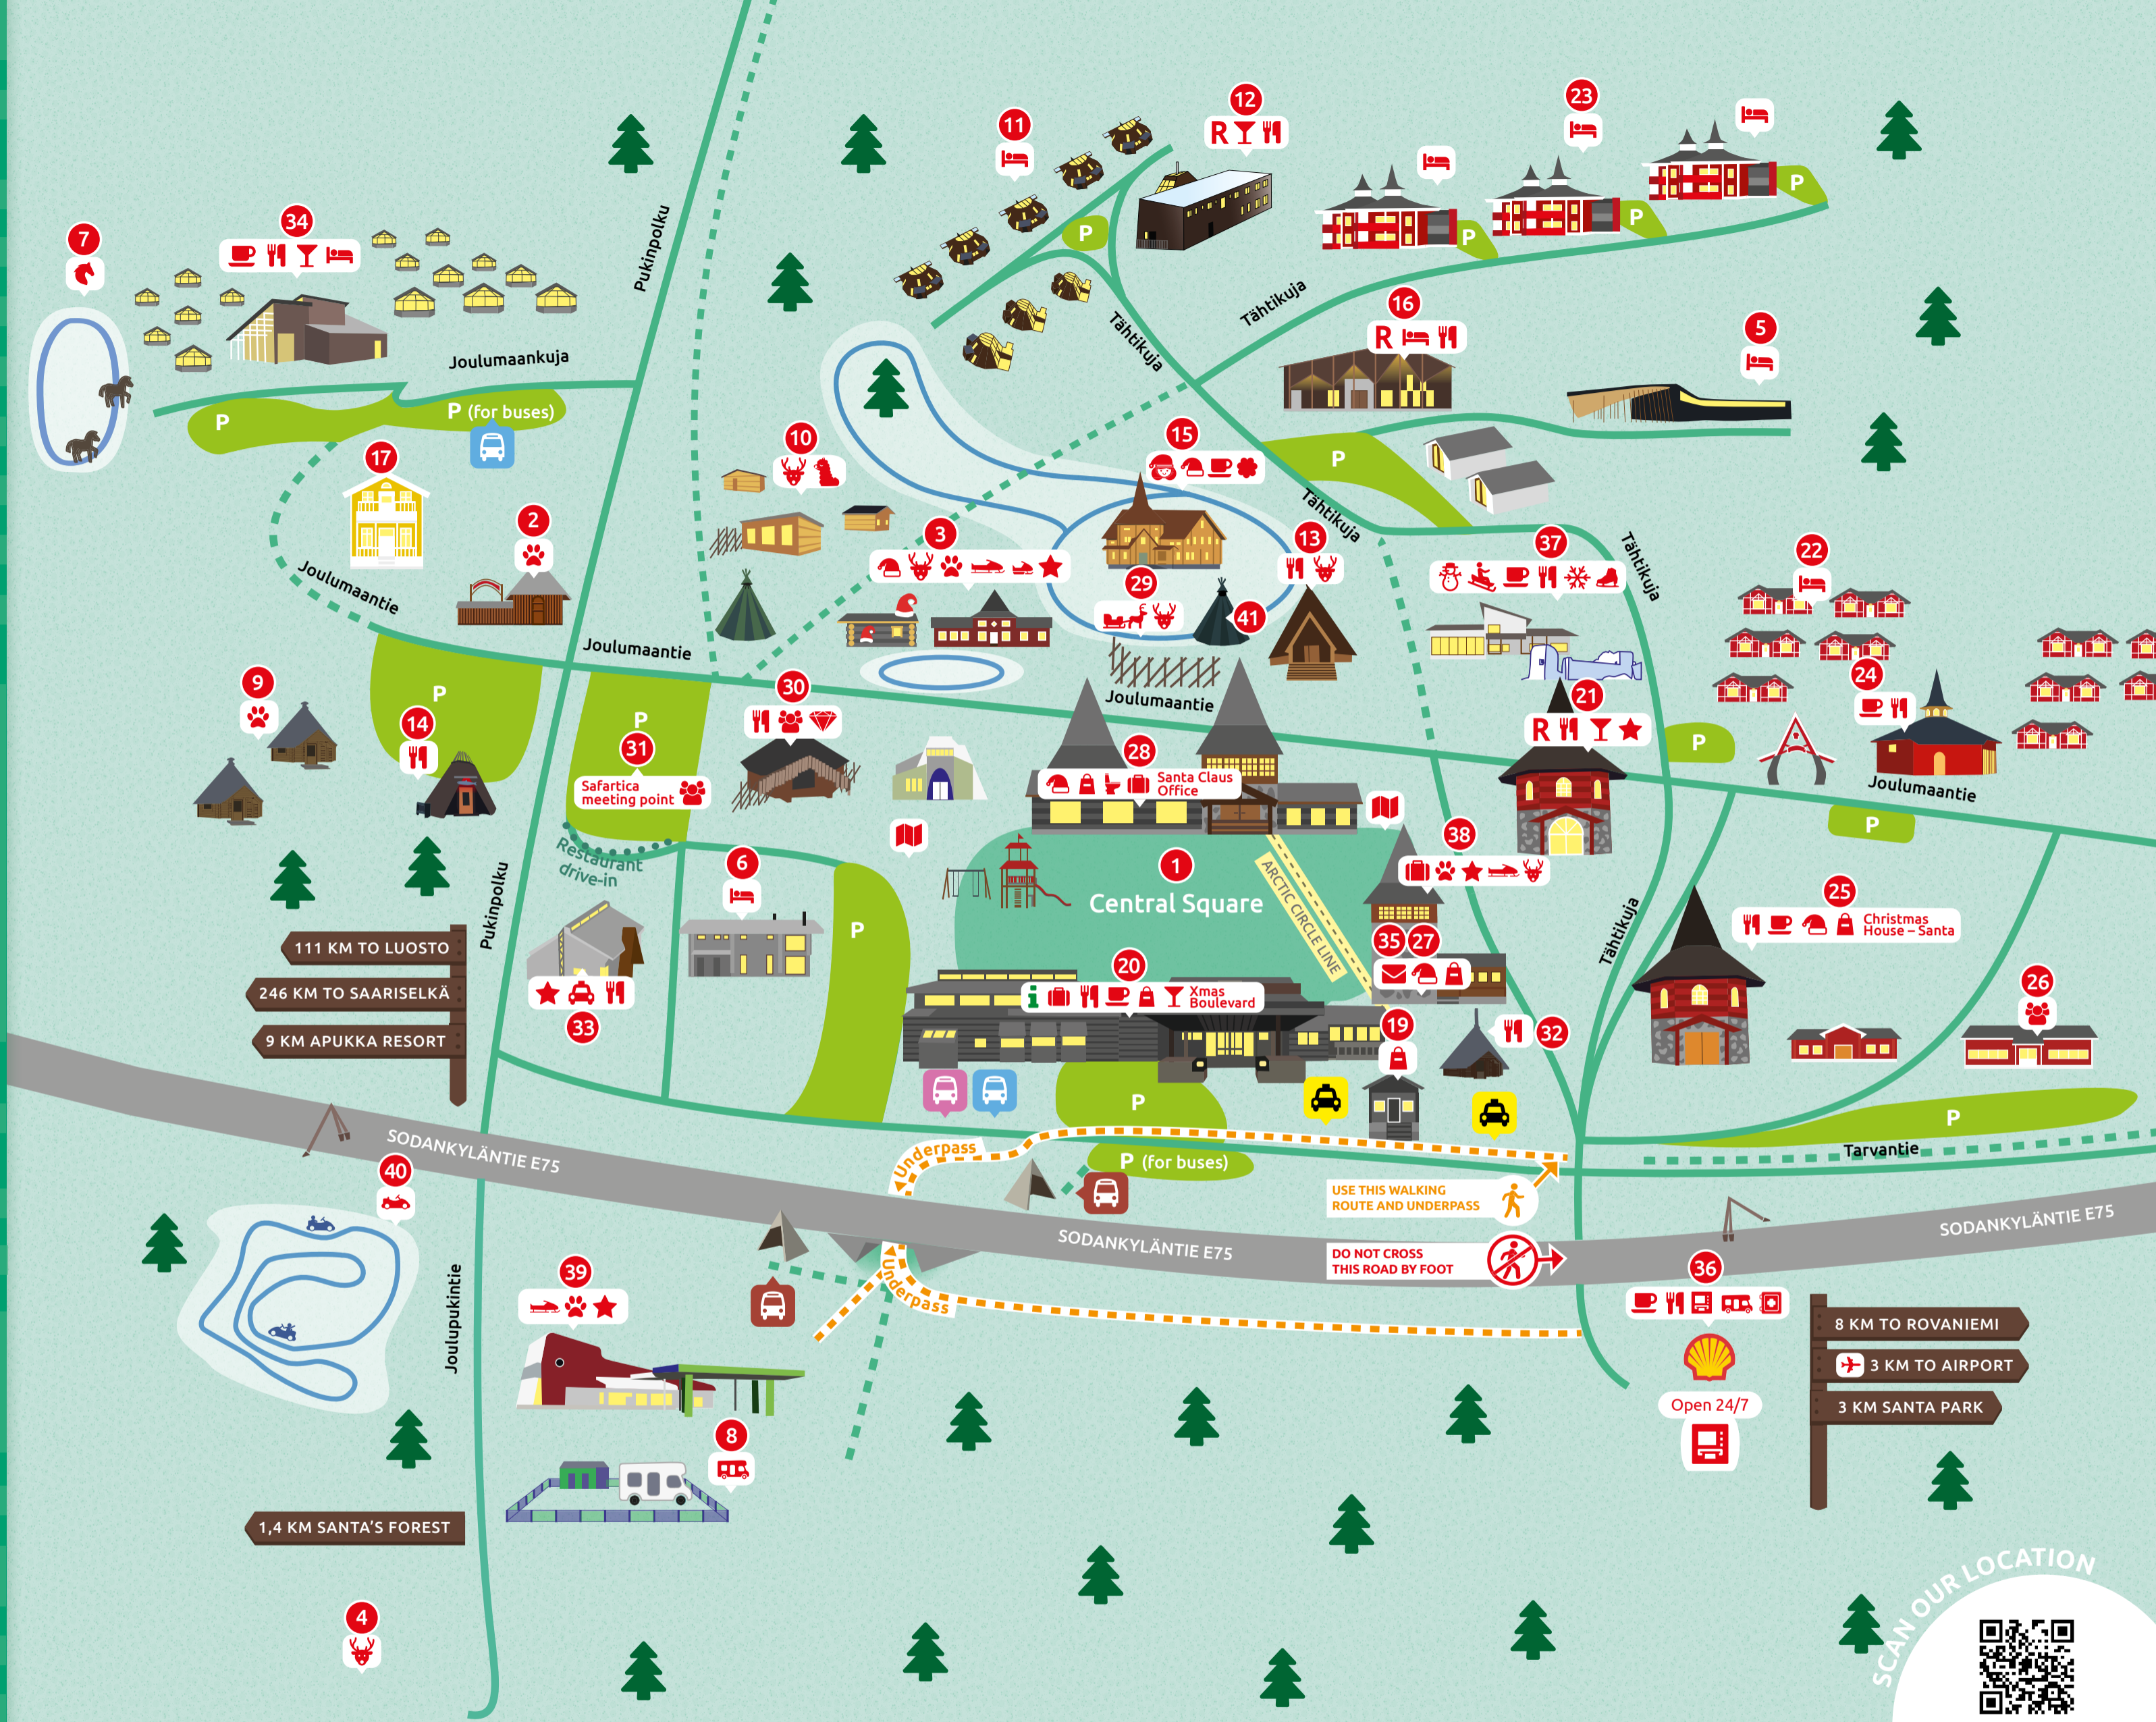

- | | | | | | | | | | |
|---------------|---------|---------------|----------|------------------|----------------|-----------------------|---|--------------------------|------------------------|
| Walking route | Toilets | Luggage | Bar | Elves | Snowmen | Snowmobiles | Sledding | Airport | Long-distance bus stop |
| Road | Mailbox | Reception | Reindeer | Mrs. Santa Claus | Snowtrain | Mini snowmobile track | ATM | Taxi | Stop for bus number 8 |
| Parking | Map | Accommodation | Huskies | Reindeer sleigh | Shopping | Ice karting | Caravan site | Taxi Lähitaksi Rovaniemi | Santa Claus Bus |
| Information | Cafe | Restaurant | Horses | Alpacas | Hiking | Meetings | Safari House (huskies, reindeer, snowmobiles) | Pharmacy cabinet | |
| | | | | Gold panning | Snow & Ice art | Ice skating | | | |