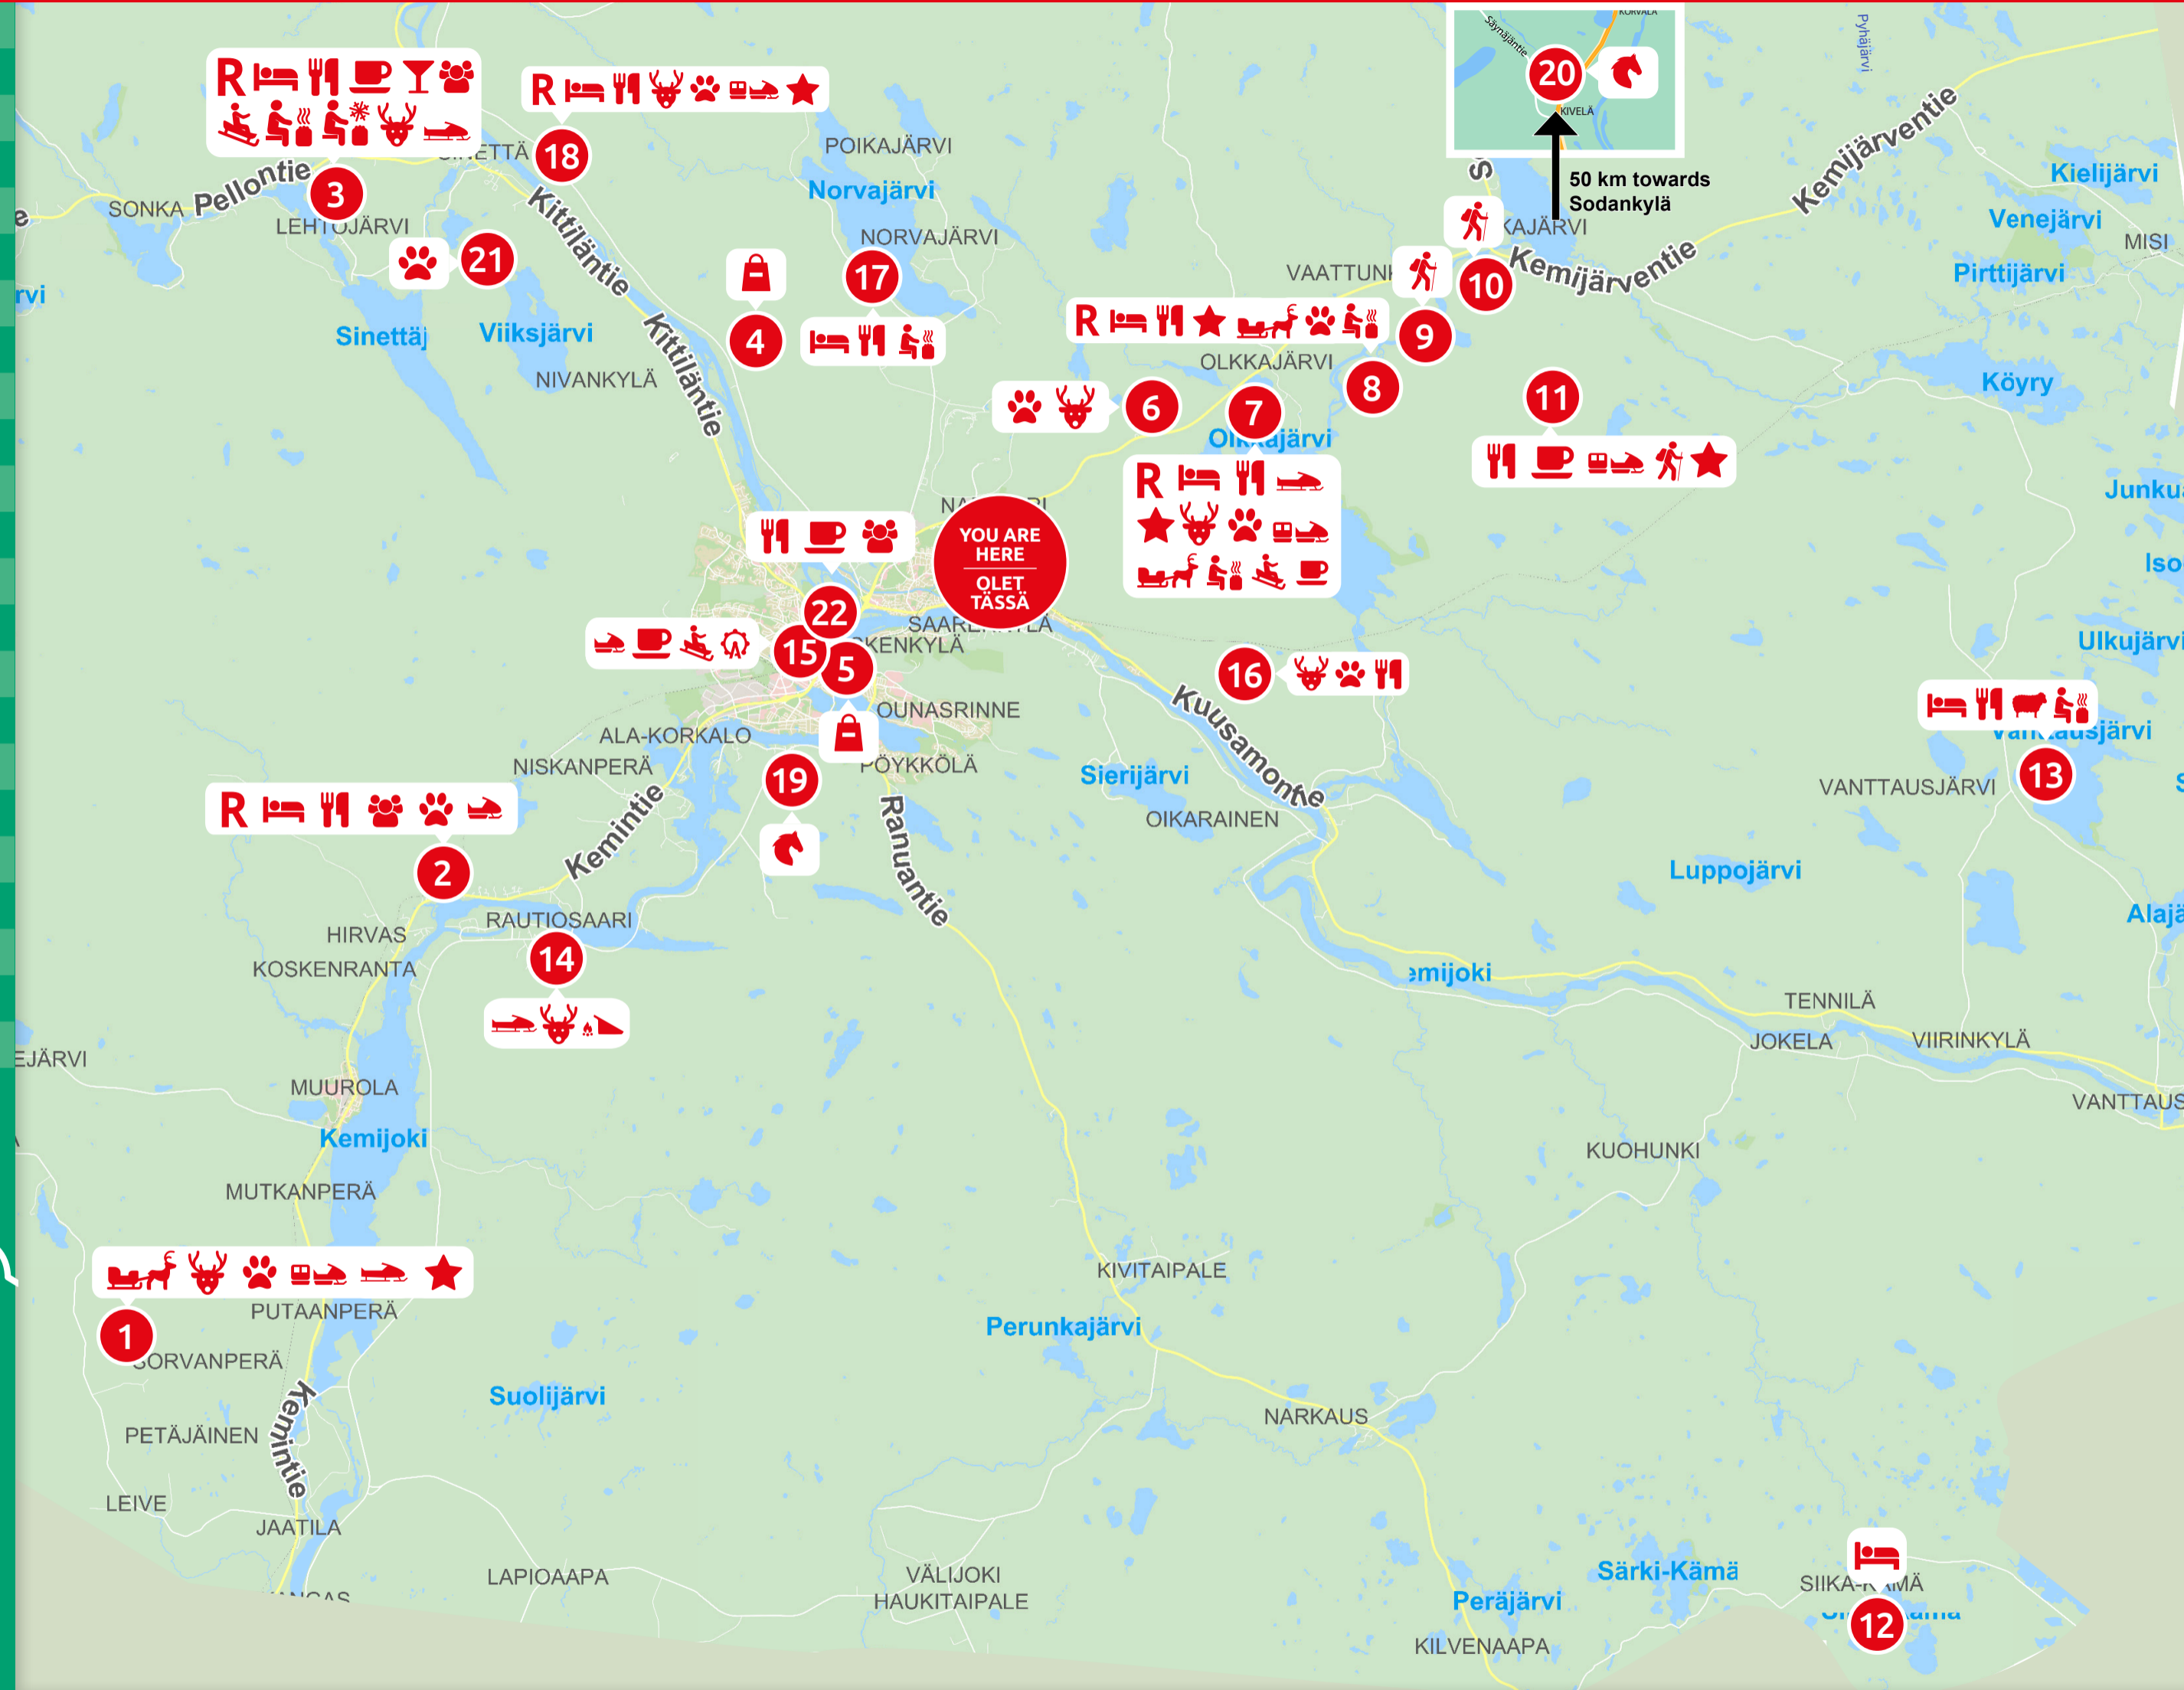

# ROVANIEMI COUNTRYSIDE MAP

- 1 Parpalandia
- 2 Hotelli Metsähirvas, Pure Lapland
- 3 Arctic Snowhotel & Glass Igloos
- 4 Hornwork, Koru- ja Taidekäsityö Kangasniemi
- 5 Wigel Reindeer Leather Lapland
- 6 Raitola Reindeer & Husky Farm
- 7 Apukka Resort
- 8 Vaattunki Wilderness Resort
- 9 Vaattunkiköngäs Arctic Circle Hiking Area
- 10 Vikaköngäs Arctic Circle Hiking Area
- 11 Visit Lapland Tours Cottage
- 12 Lystikämän's Country & Lake Retreat
- 13 Lapland Deluxe
- 14 Nature Experiences in Porovaara Hill
- 15 SnowGlow Winterpark
- 16 Christmas House Safaris, Piiru Forest Resort
- 17 Aurora Hideaway
- 18 Nova Galaxy Village
- 19 Aurora Horses Marjavaara
- 20 Laenlampi Ranch
- 21 Bearhill Husky Tours
- 22 Arktikum
- 23 Korundi

## How to get there? Scan the code

### Arctic Circle Information

info@arcticcircleinfo.fi  
+ 358 (0) 16 3562096

www.arcticcircleinfo.fi

- |               |                 |                       |            |                  |  |
|---------------|-----------------|-----------------------|------------|------------------|--|
| Reception     | Reindeer sleigh | Snowtrain             | Shopping   | Horses           | Safari House (huskies, reindeer, snowmobiles)    |
| Accommodation | Reindeer        | Snowmobiles           | Meetings   | Amusement Park   | Taxi: Lähitaksi Rovaniemi Tel: +358 (0) 100 7300 |
| Restaurant    | Huskies         | Mini snowmobile track | Sauna      | Music            |  |
| Cafe          | Bar             | Sledging              | Snow Sauna | Art              |  |
| Lean-to       | Museum          | Hiking                | Sheep      | Pharmacy cabinet |  |